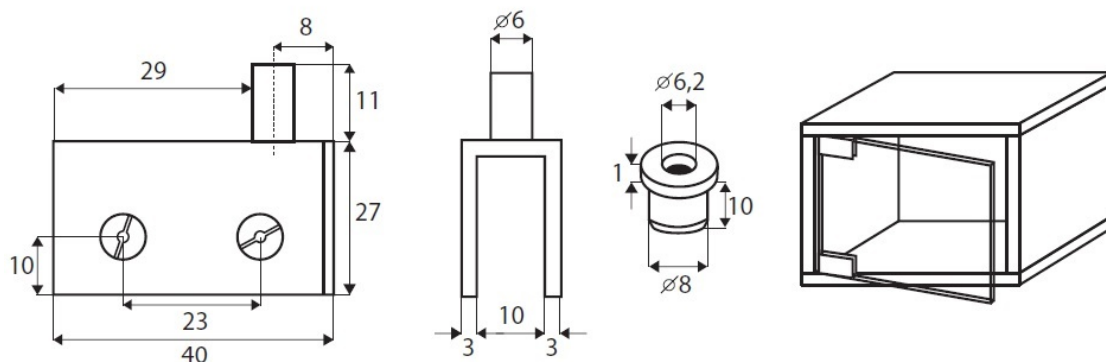

PRODUCT SHEET

Description:

Glass Pivot Hinge 40x27x3mm 4-8mm Glass, Black Finish, Max Door Weight Per Pair 8 Kg, Max Door Size 500 x 800mm

Item number:

15.06.074-0

Units	Box	Carton	HS Code	Barcode
Pair	1	50	8302100090	 5704866493819